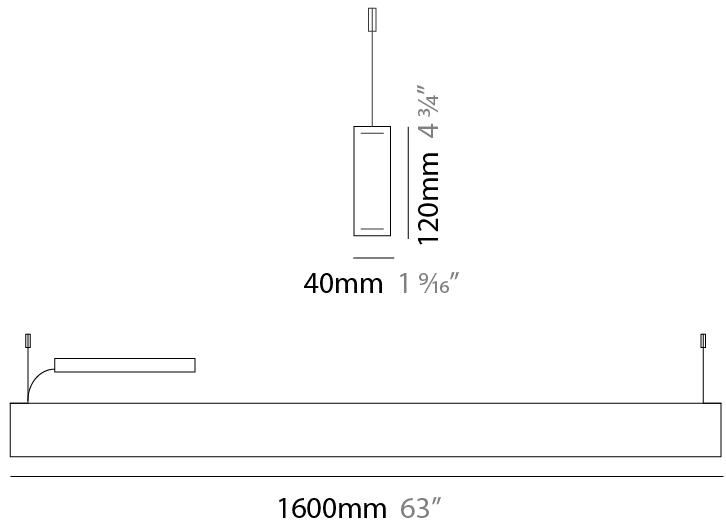

PROJECT _____
TYPE _____
SPECIFIER _____
QUANTITY _____
DATE _____

LED120 SUSPENSION

D71026-

base number   Color   Finish
Temperature   Options

1. To build a product code in our configurator select the specify button on the base model # product page
2. To build a manual product code on this datasheet choose from the options listed below in blue font and add the suffix to the base model #

GENERAL

Series: Woodlin
Subseries: LED120
Brand: Tunto
Division: Design
Mounting Type: Suspension
Mounting Location: Ceiling
Subcategory: Profile

PHYSICAL

Shape: Rectangle
Length (mm): 1600
Length (in): 63
Width (mm): 40
Width (in): 1 9/16
Height (mm): 120
Height (in): 4 3/4
Max. Overall Height (mm): 2120
Max. Overall Height (in): 83 7/16
Light Distribution: Direct / Indirect
Diffuser: Opal
Fixture Finish: WAL / ASH / OAK / BLK / WHI
Fixture Material: Wood
Cable Details: 2000mm / 78 3/4"

ELECTRICAL

Lamp Type: LED
Input Wattage (W): 74
Total Output Wattage (W): 63
Dimming: Tri-Mode (Non-Dimming and Phase Dimming (120Vac only) and 0-10V Dimming)
Driver Included: Yes
Driver Location: Integrated
Driver Type: Constant Current - Universal
Driver Class: Class 2
Input Voltage (V): 120 - 277
Constant Current (MA): 700

LED

Color Temperature (°K): 2700 / 3000 / 4000
Max. Delivered Lumen (lm): 3600
CRI: >93 CRI
Lamp Life (hrs): 50000

OPTICAL

RATINGS AND CERTIFICATIONS

Certified By: Certified for North American Standards
IP rating: IP20